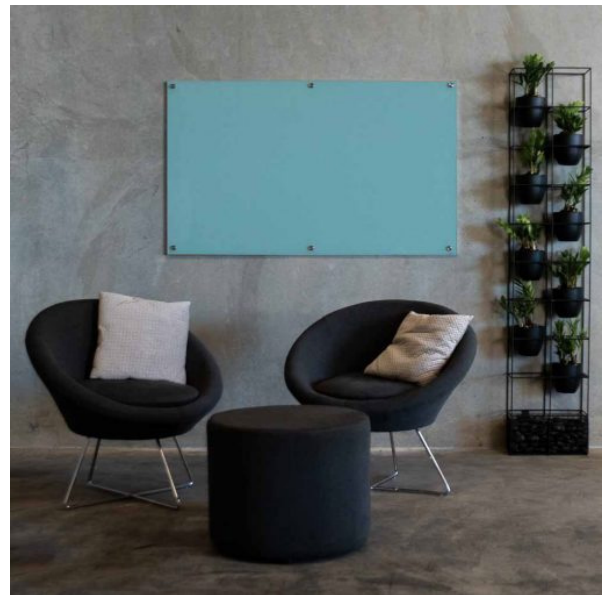

whiteboards
and pinboards

Frameless Colour Glass Whiteboard

The Frameless Colour Glass Whiteboard is built with toughened 6mm tempered glass, the non-porous surface is highly durable and will not ghost or stain - regardless of how long ink is left on. The low-iron qualities make the surface super clear. The polished and rounded edges add to the functionality and safety of the board, while the frameless design creates a visually appealing way to join multiple boards together to form a communication wall. Stainless steel barrel fixings float the board 20mm off the wall, and the screw-off caps conceal the fittings and make for easy installation. Backed by a lifetime surface warranty the frameless colour glass whiteboard is available in your choice of over 4,000 Dulux colours, and we can also print your company logo.

FEATURES

- Tempered 6mm Low - Iron Glass
- Polished Edge With Rounded Corners
- Non-porous Magnetic Surface
- Scratch and Stain Resistant
- Available in Over 4,000 Dulux Colours
- Stainless Steel Fixtures Float the Board 20mm off the Wall
- Custom Sizing Available
- Lifetime Surface Warranty

*Only for use with heavy duty super strong magnets due to the thickness of the glass.

DIMENSIONS

900 x 600 | 900 x 900 | 1200 x 900 | 1200 x 1200 | 1500 x 900 | 1500 x 1200 | 1800 x 900
1800 x 1200 | 2000 x 1200 | 2400 x 1200