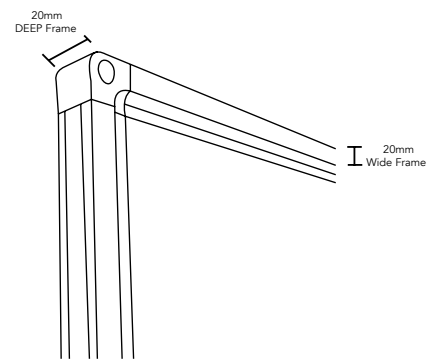

whiteboards
and pinboards

Standard Frame Feltboard

Our Standard Frame Feltboard is a great cost-effective alternative, with a high-quality, non-woven compressed wool fibre surface available in royal blue or slate grey. The board is made from environmentally-friendly 'bio-board', offering exceptional pinning results – even with longer pins! The 20mm wide aluminium curved frame with concealed fittings gives the board a seamless look, and makes for easy installation with four simple corner screws for mounting.

FEATURES

- Non-Woven Compressed Wool Fibre Surface
- 20mm Aluminium Frame
- Concealed Wall Fittings
- 4 Simple Corner Screws for Mounting
- Easy Installation
- Available in Royal Blue or Slate Grey
- Custom Sizing Available
- 12 Month Warranty

DIMENSIONS

900 x 600 | 900 x 900 | 1200 x 900 | 1200 x 1200 | 1500 x 900 | 1500 x 1200 | 1800 x 900
1800 x 1200 | 2100 x 1200 | 2400 x 1200

For Orders Please Contact
PHONE : 1300 849 152

EMAIL: sales@whiteboardsandpinboards.com.au