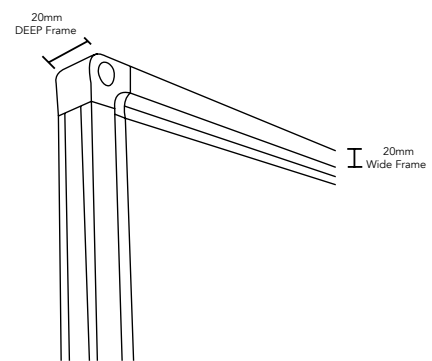

whiteboards
and pinboards

Krommenie Framed Pinboard

The Krommenie Framed Pinboard is our premium pinboard, offering the best in durability, style and practicality. Made from rubber, linseed oil and compressed fibres, Krommenie lasts longer than any other surface due to its unique self-healing properties. The 20mm wide aluminium curved frame with concealed fittings gives the board a seamless look, and makes for quick and easy installation with four corner screws for mounting. With a range of sizes, including custom, and 15 stylish colours available, you're sure to find a board to suit your home, school or workplace.

FEATURES

- Surface made from rubber, linseed oil and compressed fibres
- Self-healing feature to increase longevity
- Easily washable
- 20mm aluminium frame
- Concealed wall fittings
- Available in 15 colours
- Custom sizing available
- 25 year surface warranty
- GECA certified

DIMENSIONS

900 x 600 | 900 x 900 | 1200 x 900 | 1200 x 1200 | 1500 x 900 | 1500 x 1200 | 1800 x 900
1800 x 1200 | 2100 x 1200 | 2400 x 1200

For Orders Please Contact
PHONE : 1300 849 152

EMAIL: sales@whiteboardsandpinboards.com.au