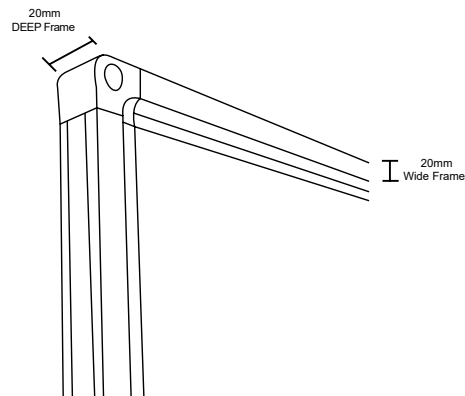

Porcelain Whiteboard

For heavy-duty use in schools, universities and meeting rooms, our Porcelain Whiteboards provide the essential strength and longevity you need. The ultra-smooth vitreous enamel surface enables all types of markers to glide easily with minimal friction, eliminating ghosting and improving erasability. The CeramicSteel surface is highly resistant to wear and damage.

DIMENSIONS

600 x 450 | 900 x 600 | 900 x 900 | 1200 x 900 | 1200 x 1200 | 1500 x 900 | 1500 x 1200 | 1800 x 900 | 1800 x 1200 | 2100 x 1200 | 2400 x 1200 | 3000 x 1200 | 3600 x 1200

For Orders Please Contact