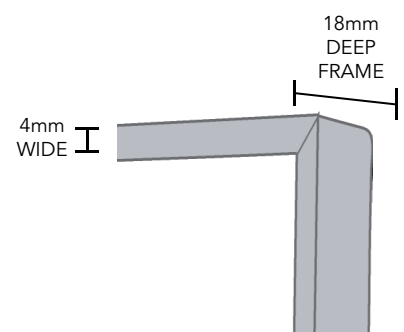

# Slimline Frame Krommenie Pinboard

The Slimline Frame Krommenie Pinboard is the ultimate in style, performance and durability. Made from rubber, linseed oil and compressed fibres, Krommenie lasts longer than any other surface due to its unique self-healing properties. The slimline aluminium frame is super stylish and features concealed fittings to provide a seamless look for your wall. With a range of sizes, including custom, and 15 stylish colours available, you're sure to find a board to suit your home, school or workplace.

## DIMENSIONS

900 x 600 | 900 x 900 | 1200 x 900 | 1200 x 1200 | 1500 x 900 | 1500 x 1200 | 1800 x 900  
1800 x 1200 | 2000 x 1200 | 2100 x 1200 | 2400 x 1200

For Orders Please Contact  
PHONE : 1300 849 152