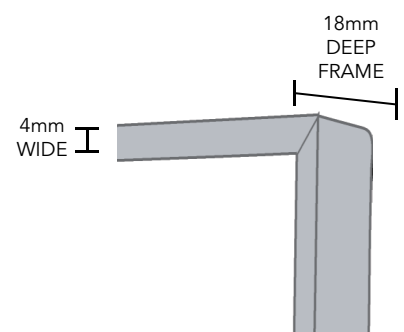

# Slimline Frame Suzette Pinboard

The Slimline Frame Suzette Pinboard is a stylish and highly practical communication solution for your workplace, home or school. The 100% polyester surface is easily pinnable and makes the board recyclable at the end of its life. The stylish slimline board has a depth of 20.7mm from the wall, making it one of the slimmest pinboards available. 48 colours and a range of sizes, including custom, are available so you can create the perfect pinboard to suit your space.

## DIMENSIONS

900 x 600 | 900 x 900 | 1200 x 900 | 1200 x 1200 | 1500 x 900 | 1500 x 1200 | 1800 x 900  
1800 x 1200 | 2000 x 1200 | 2100 x 1200 | 2400 x 1200

For Orders Please Contact  
PHONE : 1300 849 152