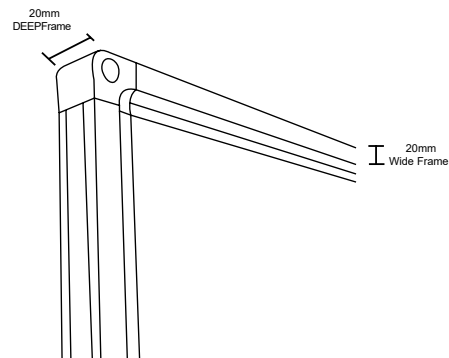

Standard Frame Feltboard

Our Standard Frame Feltboard is the perfect cost-effective all rounder, with a high-quality, non-woven compressed wool fibre surface that comes in royal blue or slate grey. The backing board is made from environmentally-friendly 'bio-board', offering exceptional pinning results – even with longer pins! The 20mm wide aluminium frame with concealed fittings gives the board a seamless look and makes for easy installation in landscape or portrait with four simple corner screws for mounting.

FEATURES

- Compressed Wool Fibre Surface
- 20mm Aluminium Frame
- Concealed Wall Fittings
- Easy Installation with 4 Corner Mounting Screws
- Available in Royal Blue or Slate Grey
- Custom Sizing Available
- 12 Month Warranty

DIMENSIONS

900 x 600 | 900 x 900 | 1200 x 900 | 1200 x 1200 | 1500 x 900 | 1500 x 1200 | 1800 x 900
1800 x 1200 | 2100 x 1200 | 2400 x 1200

For Orders Please Contact

PH: 1300 849 152

sales@whiteboardsandpinboards.com.au