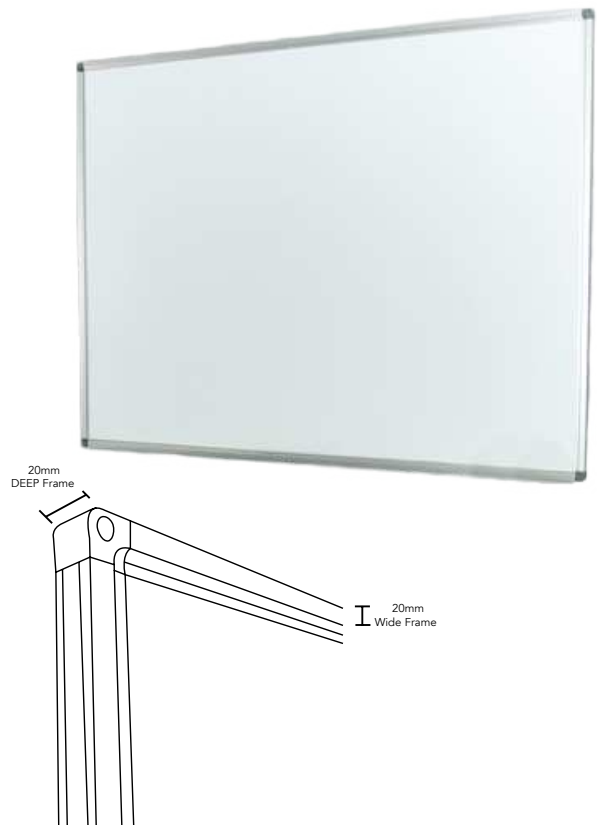

whiteboards
and pinboards

Porcelain Whiteboard

For heavy-duty use in schools, universities and meeting rooms, our Porcelain Whiteboards provide the essential strength and longevity you need. The ultra-smooth vitreous enamel non-porous surface enables all types of markers to glide easily with minimal friction, eliminating ghosting and improving erasability.

FEATURES

- Hard-wearing magnetic porcelain surface
- Made with PolyVision e3 CeramicSteel
- Designed for heavy-duty use
- Scratch and stain resistant
- 25 year warranty

Standard marker ink is easily erased with a cloth or standard eraser, while permanent and semi-permanent inks can be removed with a solvent-based cleaner.

DIMENSIONS

900 x 600 | 900 x 900 | 1200 x 600 | 1200 x 900 | 1200 x 1200 | 1500 x 900 | 1500 x 1200 | 1800 x 900 | 1800 x 1200
2100 x 1200 | 2400 x 1200 | 3000 x 1200 | 3600 x 1200

For Orders Please Contact
PHONE : 1300 849 152