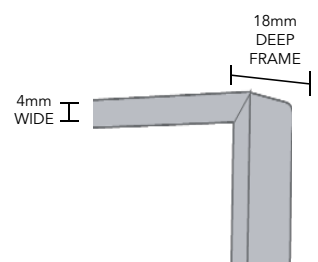

whiteboards
and pinboards

Autex Vertiface Slimline Pinboard

The Autex Vertiface Slimline Pinboard is low maintenance and ideal for the office or classroom due to its durable design. Each board is 100% recyclable due to the 100% polyester material. The board face also accepts velcro, which makes it ideal for learning environments. Every board is supplied with a slimline aluminium frame with hidden fixings for a modern look. Mount the board in either portrait or landscape with the unique mounting design. With multiple colours and sizes (including custom) available, you can create the perfect board for your space!

FEATURES

- 100% polyester material
- Pinnable and accepts Velcro
- Super stylish slimline aluminium frame
- 40 colours available
- Custom sizing available
- 12 month warranty

DIMENSIONS

900 x 600 | 900 x 900 | 1200 x 900 | 1200 x 1200 | 1500 x 900 | 1500 x 1200 | 1800 x 900 | 1800 x 1200
2100 x 1200 | 2400 x 1200