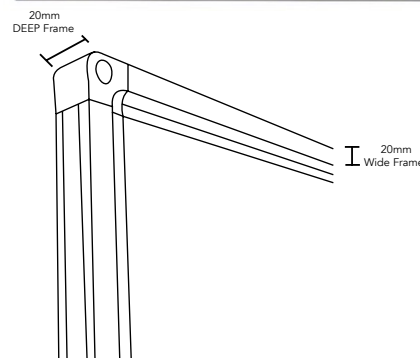

whiteboards
and pinboards

Standard Suzette Pinboard

Great for heavy-duty use due to the commercial grade fabric, the Standard Suzette Pinboard is the ideal solution for your office or school. The aluminium frame with concealed corner fixings provides a clean look, while the unique mounting design makes it easy to install the board in portrait or landscape. The 100% polyester surface is easily pinnable and makes the board recyclable at the end of its life. 48 colours and a range of sizes, including custom, are available so you can create the perfect pinboard to suit your space.

FEATURES

- Commercial Grade Suzette Fabric
- 100% Polyester Surface
- Aluminium Frame
- Concealed Corner Fixings
- Easily Mount in Portrait or Landscape
- 48 Colour Options
- Custom Sizing Available
- 100% Recyclable
- 2 Month warranty
- 12 Month Warranty

DIMENSIONS

900 x 600 | 900 x 900 | 1200 x 900 | 1200 x 1200 | 1500 x 900 | 1500 x 1200 | 1800 x 900
1800 x 1200 | 2000 x 1200 | 2100 x 1200 | 2400 x 1200

For Orders Please Contact
PHONE : 1300 849 152

EMAIL: sales@whiteboardsandpinboards.com.au