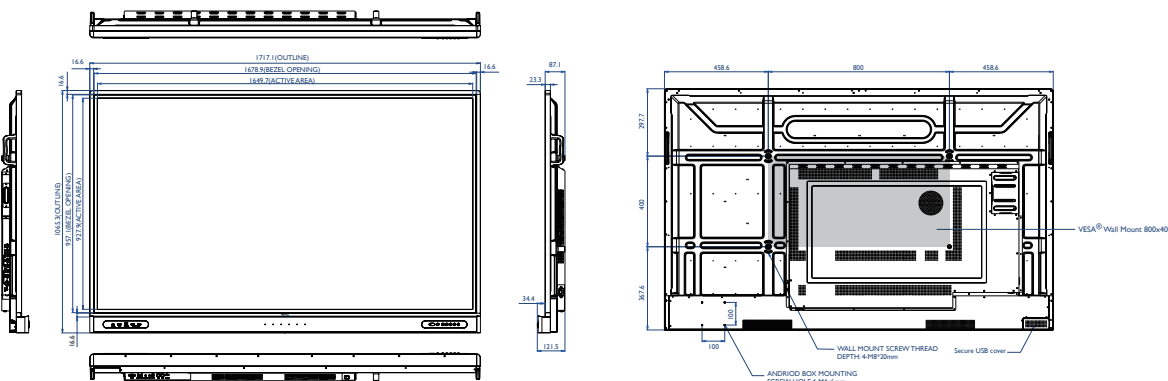

Dimensions

RM7503

Input/output ports

Side

No.	Name	No.	Name
1	USB-C	13	VGA
2	HDMI	14	Audio
3	TOUCH-USB	15	HDMI
4	USB 3.0	16	LAN
5	USB 3.0	17	LAN
6	USB 3.0	18	SPDIF
7	USB 3.0	19	Microphones
8	TOUCH-USB	20	Audio
9	DP	21	USB 2.0
10	HDMI	22	USB 2.0
11	TOUCH-USB	23	RS232
12	HDMI		

Specifications