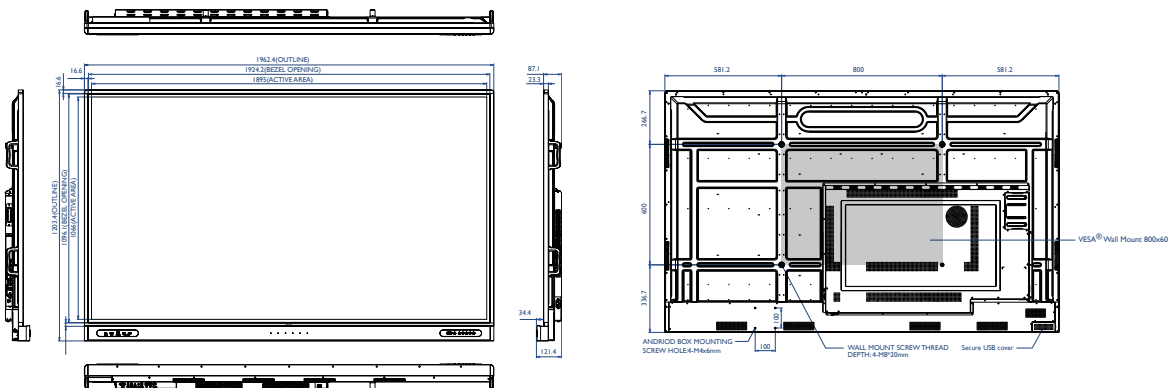

# Dimensions

RM6503

RM7503

RM8603

# Input/output ports

Side

No.	Name	No.	Name
1	USB-C	13	VGA
2	HDMI	14	Audio
3	TOUCH-USB	15	HDMI
4	USB 3.0	16	LAN
5	USB 3.0	17	LAN
6	USB 3.0	18	SPDIF
7	USB 3.0	19	Microphones
8	TOUCH-USB	20	Audio
9	DP	21	USB 2.0
10	HDMI	22	USB 2.0
11	TOUCH-USB	23	RS232
12	HDMI		