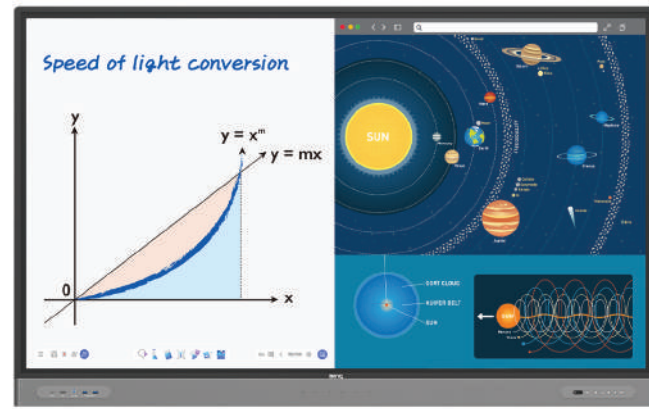

Side-by-side learning

Make lessons more efficient by running two apps side by side. Explain in detail with a whiteboard on one side and supporting content on the other.

*Available Q1 2022