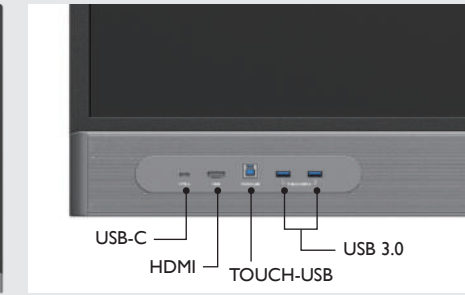

Convenient connectivity

The front ports cover all your connectivity needs. Charge your notebook, display your screen, and enable touch with a single Type-C cable.