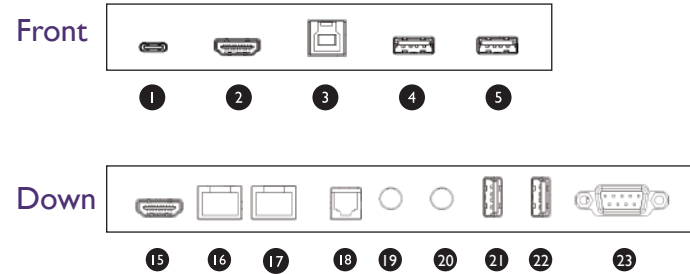

# Dimensions

RM6503

RM7503

RM8603

# Input/output ports

Side

No.	Name	No.	Name
1	USB-C	13	VGA
2	HDMI	14	Audio
3	TOUCH-USB	15	HDMI
4	USB 3.0	16	LAN
5	USB 3.0	17	LAN
6	USB 3.0	18	SPDIF
7	USB 3.0	19	Microphones
8	TOUCH-USB	20	Audio
9	DP	21	USB 2.0
10	HDMI	22	USB 2.0
11	TOUCH-USB	23	RS232
12	HDMI		