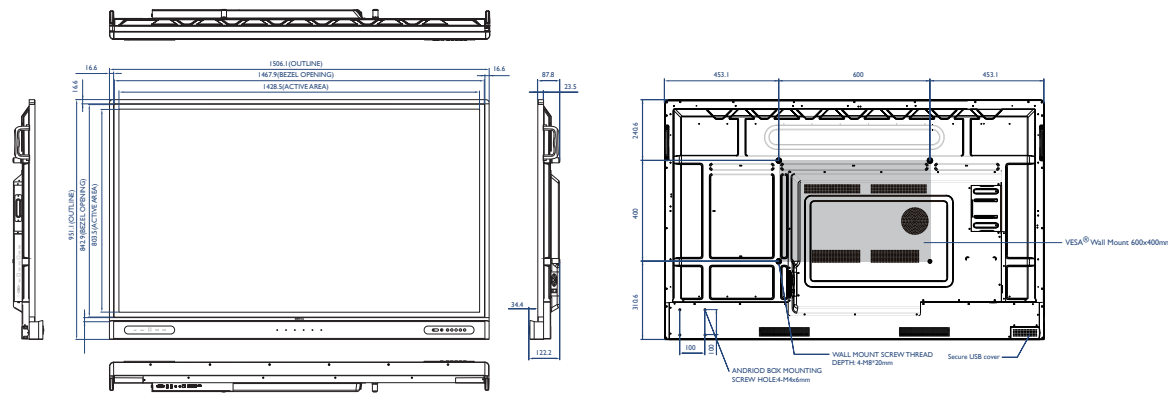

Dimensions

RM6503