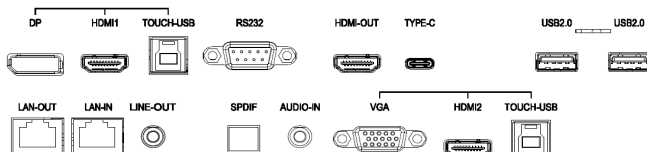

Input/output terminals

Front I/O

Rear I/O

Camera USB port

WiFi dongle & Remote controller USB port

Wallmount

Dimension