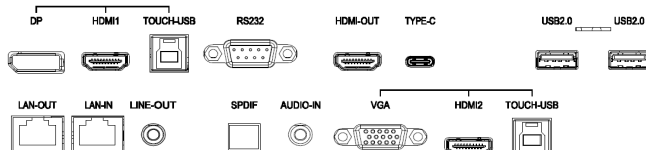

Input/output terminals

Front I/O

Rear I/O

Camera USB port

WiFi dongle & Remote controller USB port

Wallmount

Dimension