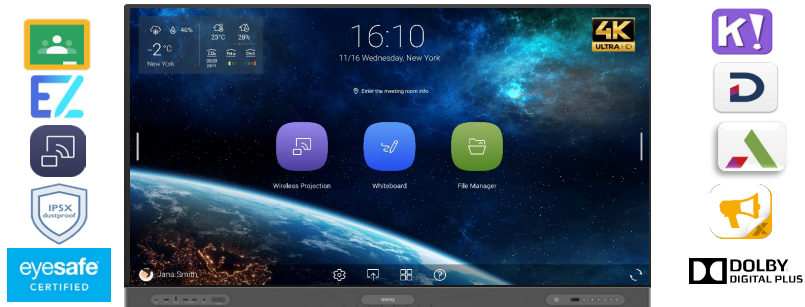

Input/output terminals

Front I/O

Rear I/O

Camera USB port

WiFi dongle & Remote controller USB port

Wallmount

Dimension